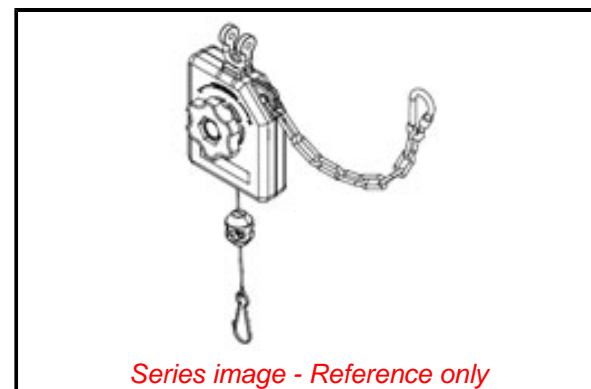

PLEASE CHECK WWW.MOLEX.COM FOR LATEST PART INFORMATION

Part Number: [1301730037](#)
Status: **Active**
Overview: [Aero-Motive Retractors](#)
Description: Aero-Motive Light Industrial Duty Retractor, Weight Range 0.5-0.9kg (1.0-2.0 lb), 3.05m (10.0') Travel

Documents:

[Drawing (PDF)](#) [RoHS Certificate of Compliance (PDF)](#)

General

Product Family	Tool Supports
Series	130173
Cable Length	3.05m (10.0')
Duty	Light
Overview	Aero-Motive Retractors
Product Name	Aero-Motive
Type	Retractors
UPC	78678858864

Physical

Cable Diameter	N/A
Cable Movement	Constant Retraction
Drum Lock	None
Material - Housing	ABS
Mounting Style	Hanging
Packaging Type	Carton
Travel Distance	3.05m (10.0')
Weight Range	0.5-0.9kg (1.0-2.0 lb)
Wire/Cable Type	Nylon Cord

Material Info

Engineering Number	RB210

Reference - Drawing Numbers

Sales Drawing	SD-130173-001

Series image - Reference only

EU ELV

Not Reviewed

EU RoHS

Not Reviewed

REACH SVHC

Not Reviewed

Halogen-Free

Status

Not Reviewed

For more information, please visit [Contact US](#)

China ROHS

Not Reviewed

ELV

Not Reviewed

RoHS Phthalates

Not Reviewed

Search Parts in this Series

[130173 Series](#)

PLEASE CHECK WWW.MOLEX.COM FOR LATEST PART INFORMATION