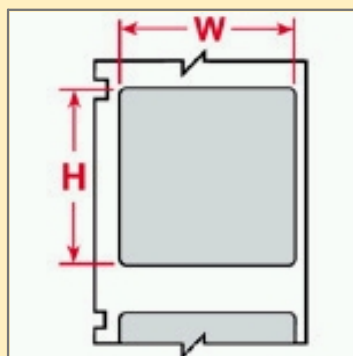

- ? [About Brady](#)
- ? [ISO 9001](#)
- ? [Contact Us](#)
- ? [Request A Catalog](#)
- ? [Send Product Feedback](#)

- ? [Where to Buy](#)
- ? [Join Our Mailing List](#)

COUNTRY/REGION

- WHAT'S NEW
- PRODUCTS BY CATEGORY
- PRODUCTS BY INDUSTRY
- SERVICES
- SUPPORT
- REGULATIONS/ COMPLIANCE
- LEAN MANUFACTURING & MAINTENANCE
- PRODUCT REGISTRATION

Home [Products By Category](#) [Labels](#) [Pre-Printed Labels](#) [Wire & Cable Markers](#)
[Wire Marker Cards](#) [Standard Numbers & Letters](#)
I.D. PRO® Plus, LS2000 & BradyMarker™ XC Plus Printer Labels

I.D. PRO® Plus, LS2000 & BradyMarker™ XC Plus Printer Labels

Blank, printable metallized polyester labels for the I.D. PRO® Plus, LS2000 & BradyMarker™ XC Plus printers. This material is UL recognized and CSA accepted when printed with designated printing inks as well as with the Brad Series 2000 and 5000 dot matrix ribbons. See UL file MH10939 and CSA Acceptance Record LS 41833 for specific details.

Overview Specifications

Catalog #: CL-311-969 Product #: 32455 Description: I.D. PRO® Plus, LS2000 & BradyMarker™ XC Plus Printer Labels Size: 1.000" W x 0.500" H (25.400 mm W x 12.700 mm H) Printable Area: 1.000" W x 0.500" H (25.400 mm W x 12.700 mm H) Brady Material #: B-969 Material Description: Metallized Polyester Safety Catalog: pg. 203 General ID Catalog: pg. 64 Application(s): Circuit Board & Component ID, General & Industrial Identification, General Identification, Panel Identification, Through Hole- Top QTY/UOM: 500/Roll MSRP (US$)*: $59.46	RELATED INFORMATION Label Software Raised Panel Labels Brochure