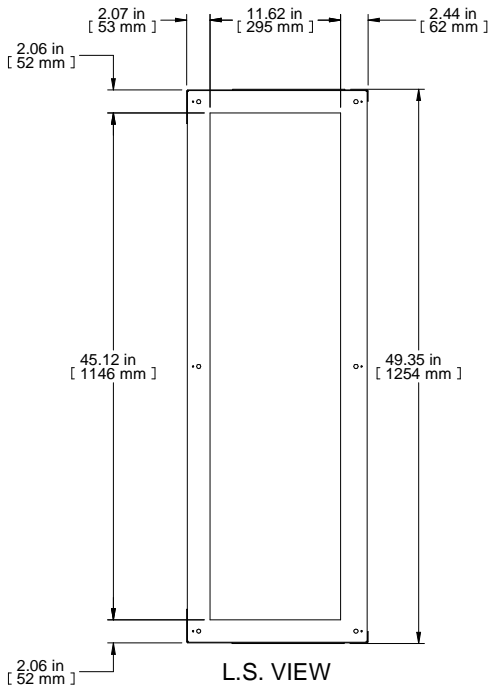

L.S. VIEW

Item Number	Title	Quantity
1	27U TABLE-WALL RACK 16.14IN DP	1
2	1459 - TOP & BOTTOM PANEL	2

PART NUMBER

1459M BK1 PAINTED BLACK TEXTURE
1459M GY2 PAINTED GRAY SMOOTH

NOTES

- Welded Assembly
- See Hammond Website for Frame Accessories

Français

Pour tous les détails sur nos produits, svp veuillez consulter notre site www.hammondmfg.com

**HAMMOND
MANUFACTURING®**

www.hammondmfg.com

PART NO. 1459M