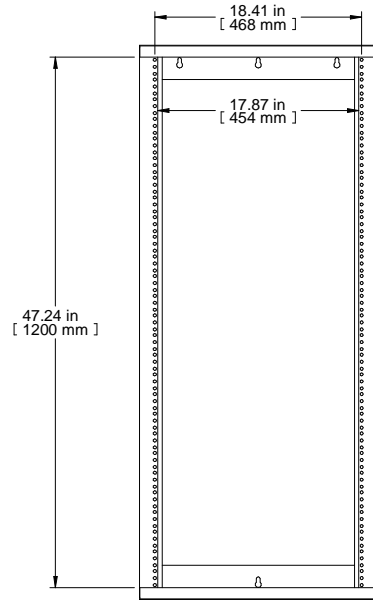

TOP VIEW

Item Number	Title	Quantity
1	27U TABLE-WALL RACK 16.14IN DP	1
2	1459 - TOP & BOTTOM PANEL	2

PART NUMBER

1459M BK1 PAINTED BLACK TEXTURE
1459M GY2 PAINTED GRAY SMOOTH

NOTES

- Welded Assembly
- See Hammond Website for Frame Accessories

Français

Pour tous les détails sur nos produits, svp veuillez consulter notre site www.hammondmfg.com

**HAMMOND
MANUFACTURING®**

www.hammondmfg.com

PART NO. 1459M