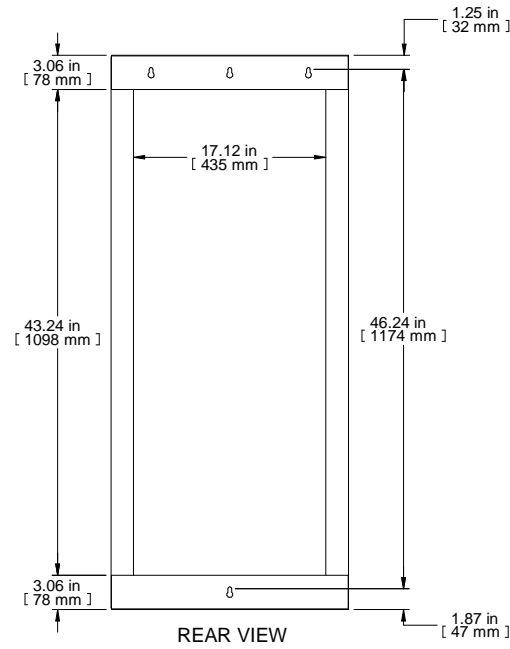

REAR VIEW

Item Number	Title	Quantity
1	27U TABLE-WALL RACK 16.14IN DP	1
2	1459 - TOP & BOTTOM PANEL	2

PART NUMBER

1459M BK1 PAINTED BLACK TEXTURE
1459M GY2 PAINTED GRAY SMOOTH

NOTES

- Welded Assembly
- See Hammond Website for Frame Accessories

Français

Pour tous les détails sur nos produits, svp veuillez consulter notre site www.hammondmfg.com

**HAMMOND
MANUFACTURING®**

www.hammondmfg.com

PART NO. 1459M