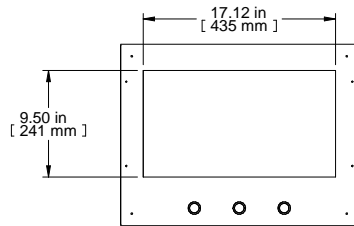

FRONT VIEW

BOTTOM VIEW