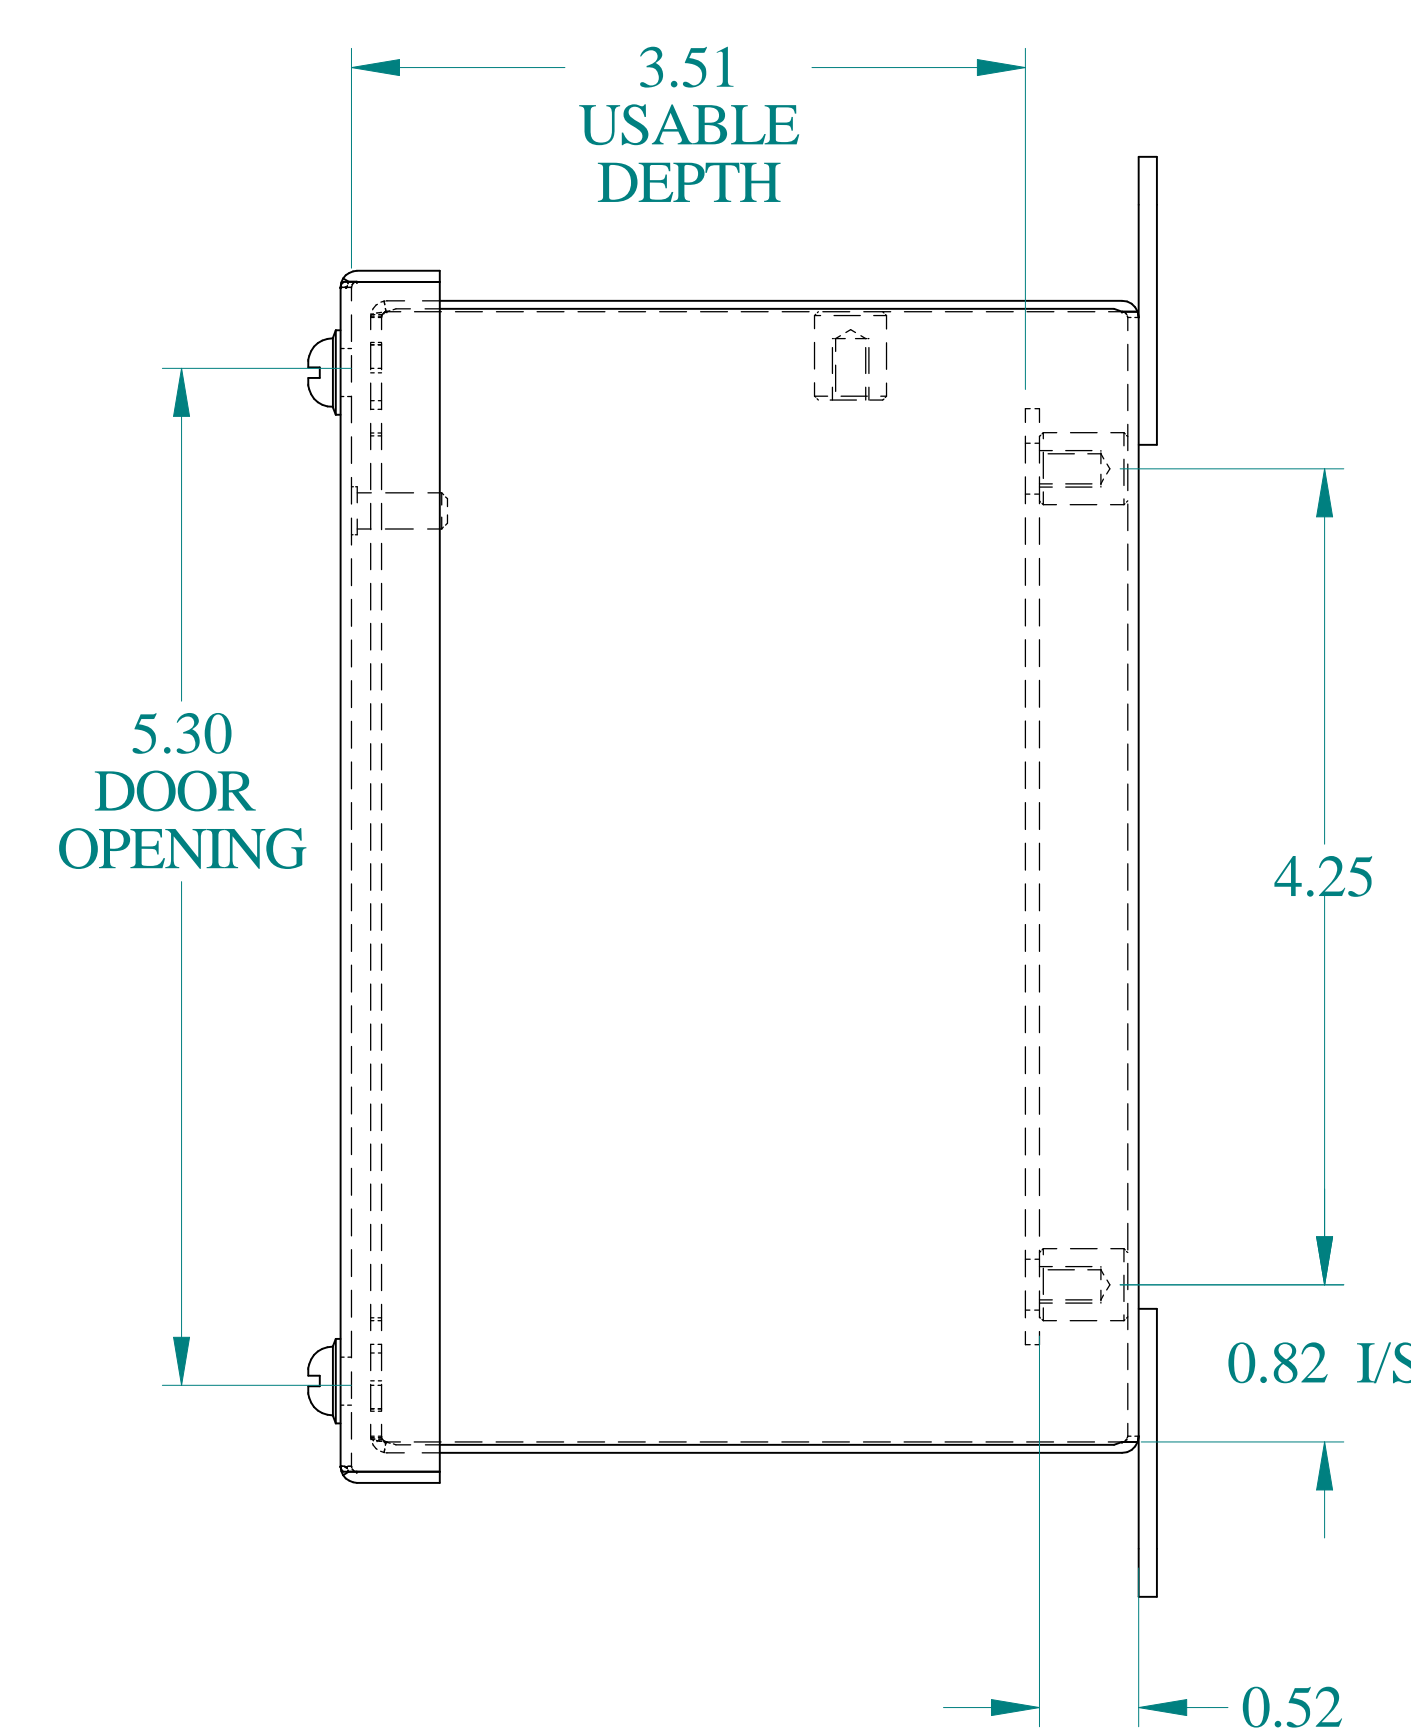

TOP VIEW

ISOMETRIC VIEWS

SIDE VIEW

FRONT VIEW

SIDE VIEW

BACK VIEW

BOTTOM VIEW

Data subject to change without notice.

Part # : 1414SCE

Date : Apr. 11, 2025

Link: [www.hamdmfg.com/1414SCE](http://www.hamdmfg.com/1414SCE)