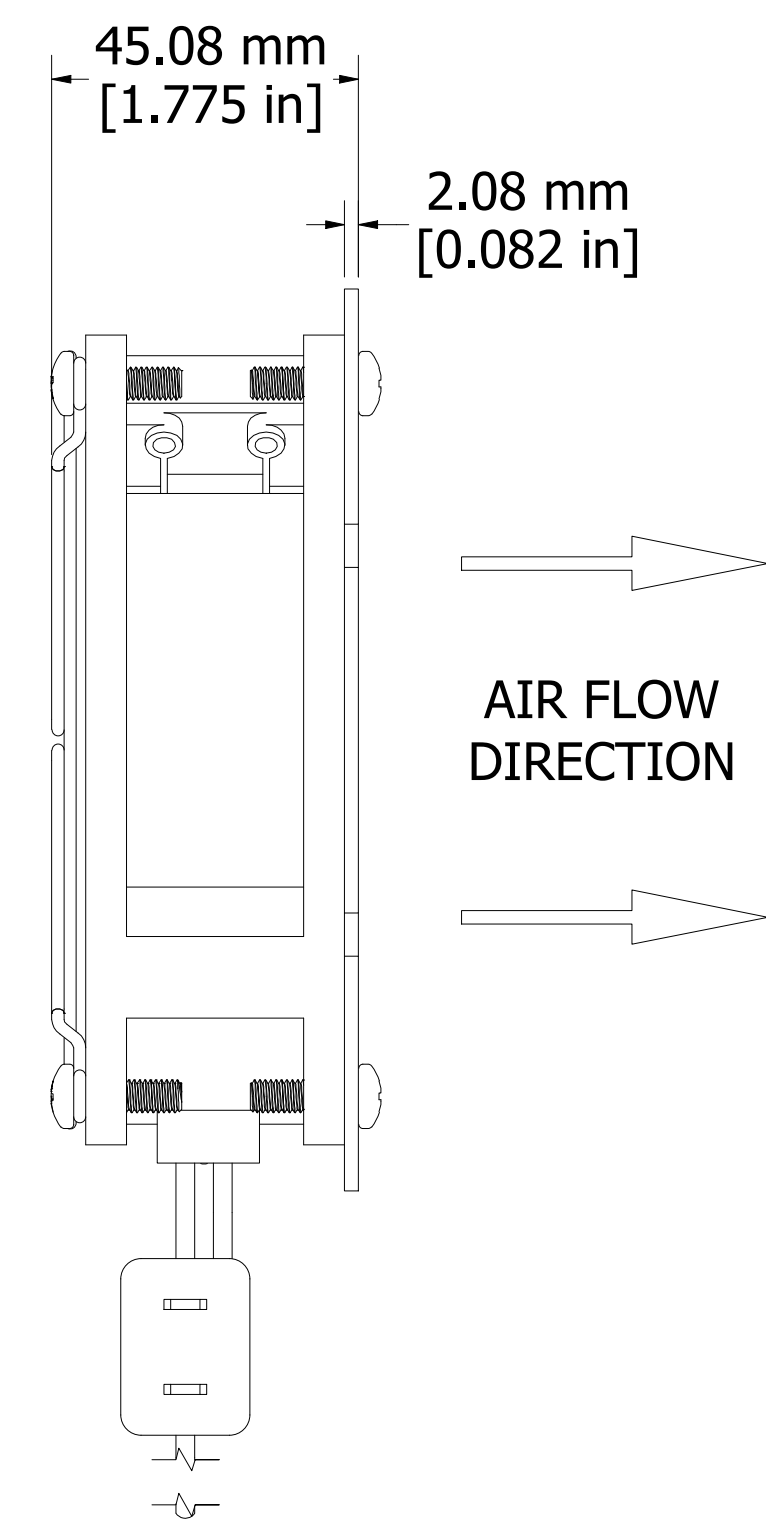

ASSEMBLY - VIEW FROM REAR

ASSEMBLY - VIEW FROM SIDE

ISOMETRIC VIEW

72" INCH POWER CORD

ASSEMBLY - VIEW FROM FRONT

FP3F115
Panel - Painted Black Steel
115 VAC, 50/60 Hz, 0.57 Amps, 300 CFM

FP3F115