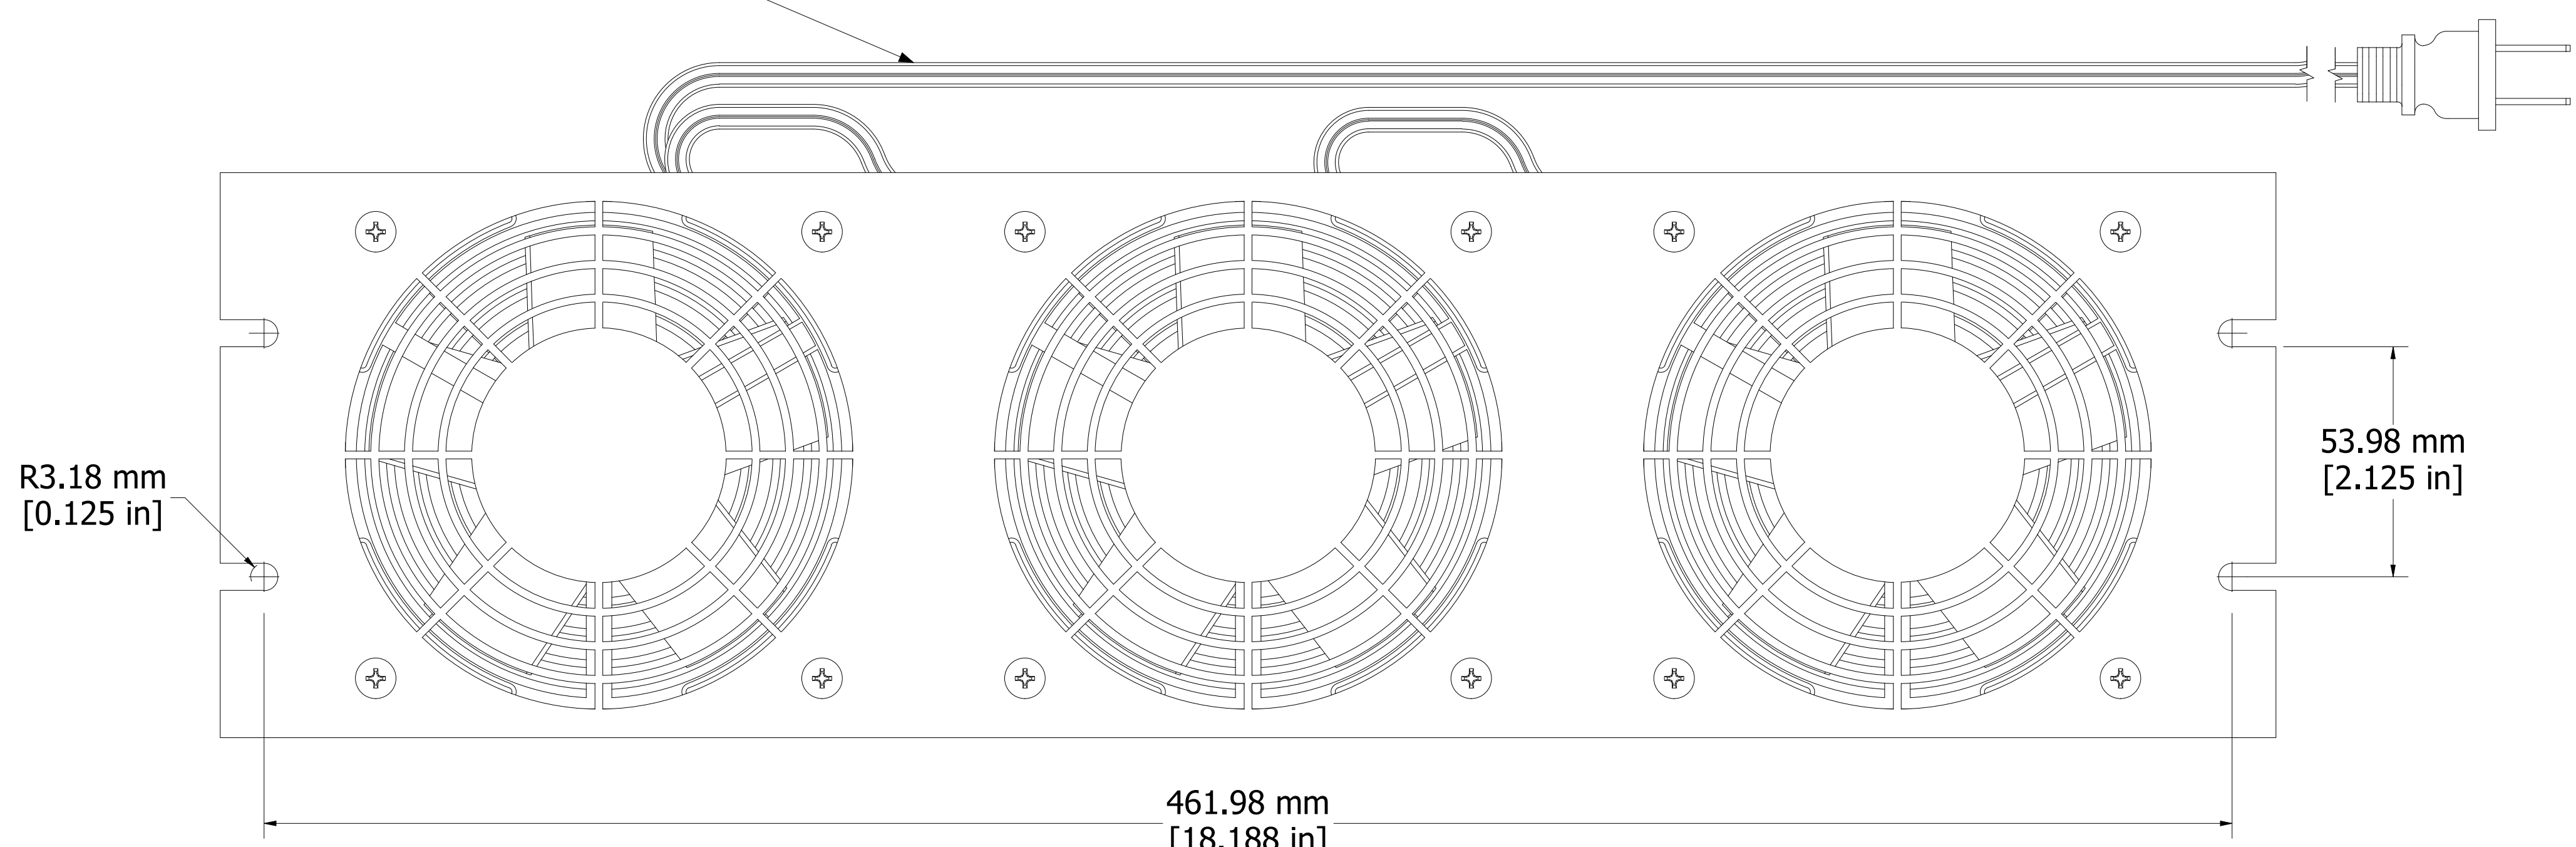

ASSEMBLY - VIEW FROM REAR

ASSEMBLY - VIEW FROM SIDE

ISOMETRIC VIEW

72" INCH POWER CORD

ASSEMBLY - VIEW FROM FRONT

FP3F115
Panel - Painted Black Steel
115 VAC, 50/60 Hz, 0.57 Amps, 300 CFM

FP3F115