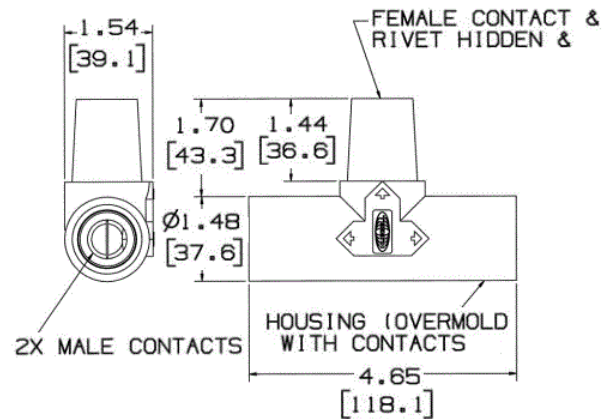

Single Pole Devices and Temporary Power
 Series 16 - 300 and 400A, 600V AC/250V DC
 Paralleling Tee

HUBBELL

Ordering Information

Description	Device Color	UPC	Catalog Number
Paralleling "T" Connector (Female-Male-Male)	Green	783585113135	HBLPTGN

Standards

UL 498 and UL1691
 UL Enclosure Types 3R, 4X, 12

Specifications

Product Type	Ts" and Tri-Taps
Tee and Tap Type	Paralleling "T" Fitting
Body Material	Thermoplastic Elastomer
Contact Material	Brass

Online Resources

Customer Use Drawing
 eCatalog
 Installation Instructions

Dimensions in Inches (mm)

Hubbell Wiring Device-Kellems • Hubbell Incorporated (Delaware) • 40 Waterview Drive • Shelton, CT 06484