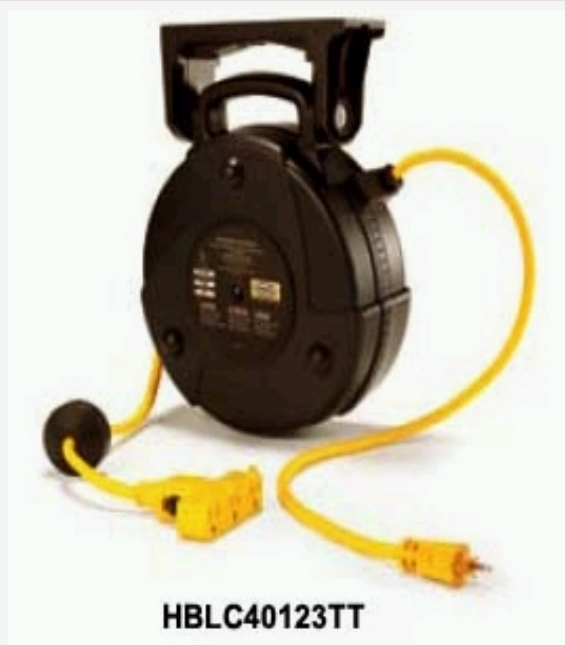

HBLC40123TT -- Commercial Cord Reel

Reel with Triple Tap Outlet, Black

Product Specifications

Reel Type	 <p>Commercial Cord Reels</p>
Commercial Reel Type	Reel with Triple Tap Outlet, Black
Cable Length	40' (12.20)
Voltage	125V AC
Amperage	15A
Listings and Certifications	UL 355
Operation	Dry, Indoor, Non-Hazardous Locations
Classification	Commercial/Industrial
Description	Commercial Cord Reels are designed for the less demanding requirements of commercial and light industrial environments. The commercial reels feature Thermoplastic Construction and have a 125V rating with SJT type cord. These reels are UL listed.
Notes:	Reels supplied with 2 ft. power supply cord and molded on straight blade 15A plug.
UPC Number	78358552484
Weight in LBs	15.3
Link to Drawing Library	Click here for Library
Link to PDF Catalog	Click here for Catalog