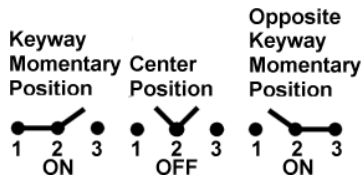

Honeywell Sensing and Control

Search

narrow your search

Products

- Controls Monitoring and Lighting (352)
- Machine Safety (1727)
- Sensors (5901)
- Switches (9775)
- Wireless (39)

Technology

- Control and Instrumentation (1052)
- Electromechanical (9301)
- Magnetic (541)
- Microstructure (1492)
- Thick Film (1409)

new products

New Wireless Products

Wireless Web Site
WGLA and WPMM
XYR6000™

[find out more](#)

white papers

- Wireless Switches Offer Unlimited Benefit
- Basic Switches Are Not Created Equal
- Applying Precision Switches
- Sensors for Medical Devices
- New Ways to Measure Torque
- Choosing Safety Switches
- Specifying Hour Meters

Need help?

[Click here to contact us](#)

101TL2-7E

(Home : Products : Switches » MICRO SWITCH™ Toggle Switches » TL)

[Sales & Service](#)

[Distributor Inventory](#)

[Overview](#) [Specs](#) [Documentation](#) [Application Notes](#)

Product Specifications

Circuitry/Operating action

MICRO SWITCH™ Toggle Switch

Product Type
Lever Lock

Ampere/Voltage Range (Resistive Load)	0.75 A at 115 Vdc, 0.5 A at 250 Vdc, 0.5 A to 7.5 A at 0.5 Vdc to 28 Vdc, 0.5 A to 6 A at 0.5 Vac to 230 Vac
Circuitry	SPDT
Action	3 position
Mounting	Bushing 15/32 in
Termination	IWTS (16-20 Gage)
MIL Spec. Number	MS27787-27E
Lever Type	Locking
UL/CSA	L192: 10 A-125, 250, 277 Vac; 1/4 Hp-125 Vac; 1/2 Hp-250, 277 Vac; 3 A-125 Vac "L"
Comment	Silver cadmium oxide contacts
Availability	Global
UNSPSC Code	30211908
UNSPSC Commodity	30211908 Toggle switches
Series Name	TL

contacts

- Customer Service
- Technical Support
- Global Sales & Service
- View Site Demo
- Site Comments?

meet dr. larry

VIDEO - Dr. Larry Goldstein explains our newest and best technologies.

Meet Dr. Larry

my links

- [Login to iCOM](#)
- [Login to Rep/AD Portal](#)
- [Login to Digital University](#)

News Center

HONEYWELL ANNOUNCES ADDITION TO RELIALIGN™ RESIDENTIAL DOOR INTERLOCK SWITCHES THAT FEATURE RUGGED, PLASTIC HOUSING

HONEYWELL RELEASES UNLIMITED POTENTIAL WITH NEW LIMITLESS™ WIRELESS SWITCHES

HONEYWELL'S XYR6000 WIRELESS POSITION SENSOR ENABLES MONITORING IN HAZARDOUS AREAS AND REMOTE LOCATIONS

MICRO SWITCH Anniversary site