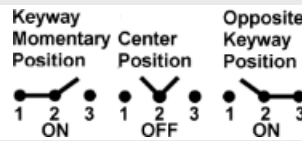

Honeywell Sensing and Control

Search

1TL11-5N

(Home : Products : Switches » MICRO SWITCH™ Toggle Switches » TL)

narrow your search

Products

- Controls Monitoring and Lighting (286)
- Machine Safety (1727)
- Sensors (6004)
- Switches (9781)
- Wireless (45)

Technology

- Control and Instrumentation (988)
- Electromechanical (9307)
- Magnetic (541)
- Platinum thin film (56)
- Thick Film (1409)
- More...

Actual product appearance may vary.

[Sales & Service](#)

[Distributor Inventory](#)

[Overview](#) | [Specs](#) | [Documentation](#) | [Application Notes](#)

Product Specifications

Circuitry/Operating action

Product Type MICRO SWITCH™ Toggle Switch

Lever Lock

Ampere/Voltage Range 0.75 A at 115 Vdc, 0.5 A to 10 A at 0.5 Vac to 7 Vac, 0.5 A to 15 A at (Resistive Load) 0.5 Vdc to 28 Vdc, 0.5 A at 250 Vdc

Circuitry

SPDT

Action

3 position

Mounting

Bushing 15/32 in

Termination

Screw

Lever Type

Locking

Comment

Hardware packet

Availability

Global

UNSPSC Code

30211908

UNSPSC Commodity

30211908 Toggle switches

Series Name

TL

contacts

- Customer Service
- Technical Support
- Global Sales & Service
- View Site Demo
- Site Comments?

meet dr. larry

▶ Meet Dr. Larry

my links

- Login to iCOM
- Login to Rep/AD Portal
- Login to Digital University

News Center

- HONEYWELL EXPANDS ITS LIMITLESS™ PLATFORM WITH THE LAUNCH OF ITS GLOBALLY AVAILABLE INDUSTRIAL WIRELESS RECEIVER
- HONEYWELL EXTENDS ITS TRUSTABILITY® PRESSURE SENSOR PRODUCT LINE WITH A SINGLE SIDE LIQUID MEDIA OPTION
- HONEYWELL ADDS NEW 100° AND 180° ARC CONFIGURATIONS TO ITS SMART POSITION SENSOR PORTFOLIO
- HONEYWELL INTRODUCES ITS HAWK™ RESOLVERS 1-INCH SERIES, FULLY HOUSED CONFIGURATION
- HONEYWELL INTRODUCES MICROPOWER OMNIPOLAR DIGITAL HALL-EFFECT SENSOR ICs WITH LOW SUPPLY VOLTAGE AND ULTRA LOW TYPICAL CURRENT