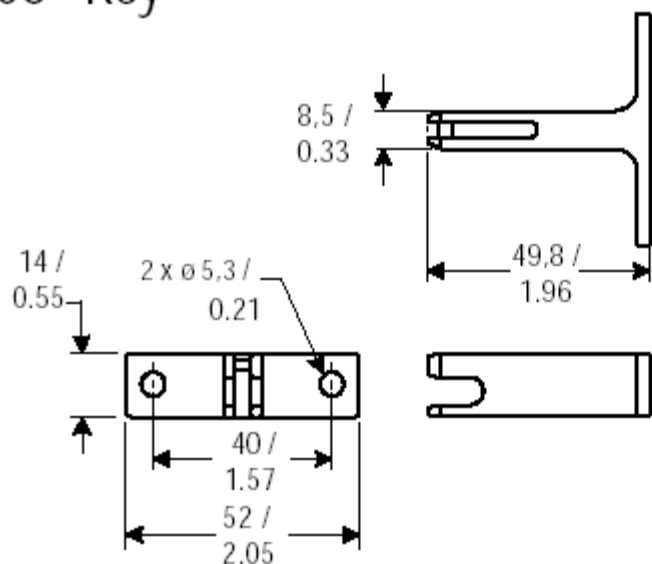

Honeywell

GKZ57

90° Key

Product Specifications	
Product Type	Key
Used with	GK, GKR/GKL

Honeywell

GKZ57

90° Key

90° Key

Door swing radius down to 250 mm / 9.84 in

Honeywell

GKZ57

90° Key

⚠ WARNING

MISUSE OF DOCUMENTATION

- The information presented in this product sheet (or catalog) is for reference only. DO NOT USE this document as product installation information.
- Complete installation, operation and maintenance information is provided in the instructions supplied with each product.