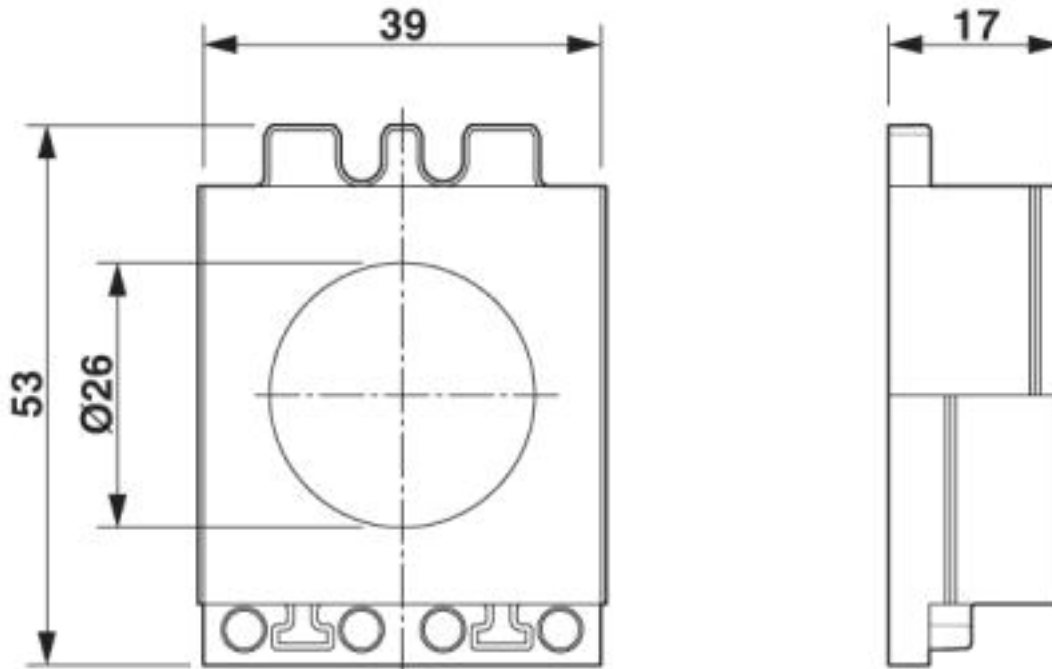

#### Dimensions

External cable diameter	1x 25 mm ... 26 mm
Length	53 mm
Width	39 mm
Height	17 mm

## Drawings

Dimensional drawing

Dimensional drawing