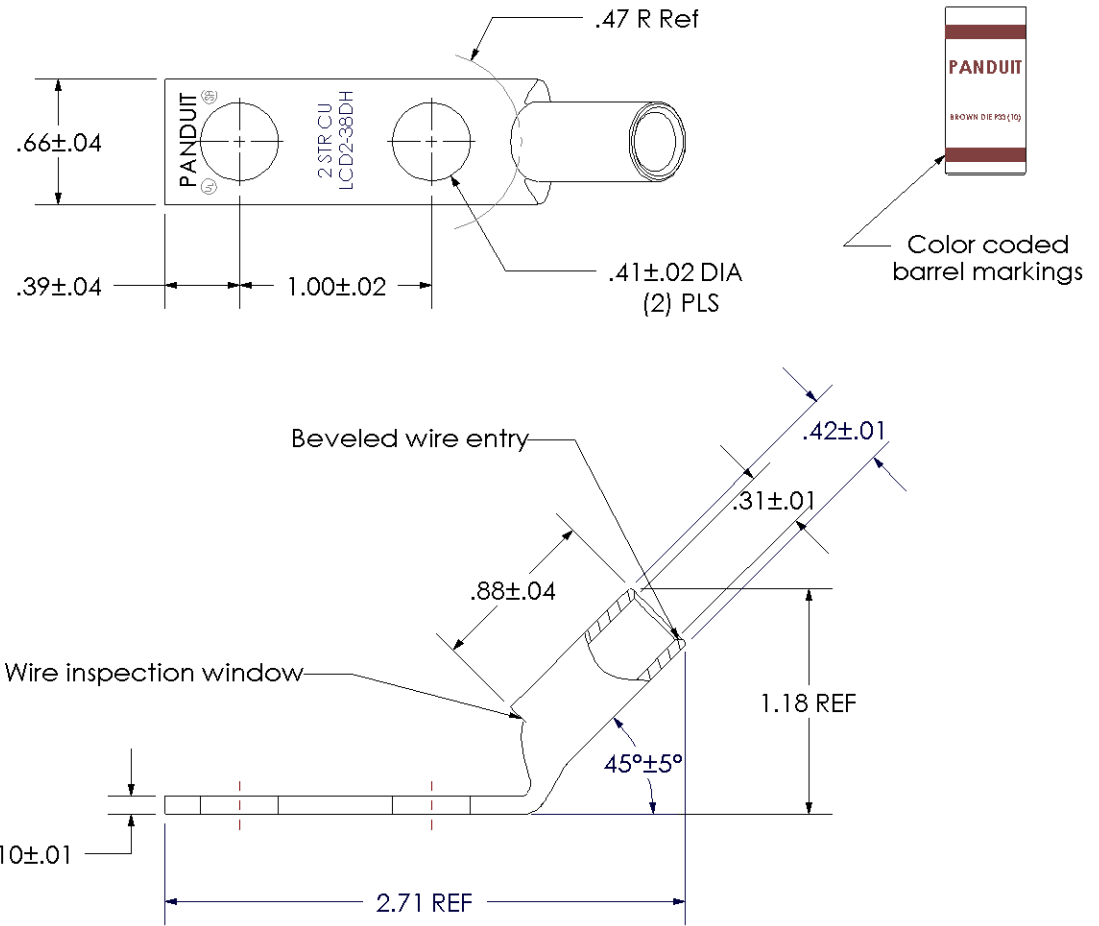

THIS COPY IS PROVIDED ON A RESTRICTED BASIS AND IS NOT TO BE USED IN ANY WAY DETRIMENTAL TO THE INTERESTS OF PANDUIT CORP.

Material	High Conductivity Seamless Copper Tube
Plating	Electro-Tin
Wire Size	2 AWG
Wire Type	Stranded Copper; Class B: Compact, Compressed or Concentric, Class C: Concentric
Wire Strip Length	15/16 in.
Stud Size	3/8 in.
UL Listed Wire Connector	Yes, for applications up to 35kv. Consult cable manufacturer for voltage stress relief instructions with applications greater than 2000 volts.
UL Temperature Rating	90° C
C.S.A Certified Wire Connector	Yes
Panduit Color Code on Barrel	BROWN
Panduit Die Index No. on Barrel	P33
Alternate Industry Die Index No. () on Barrel	(10)

01	5/04	DRL	DRL	ADDED UL, CSA & PART NO. TO STAMP	11804
REV	DATE	BY	CHK	DESCRIPTION	ECN

PANDUIT CORP. TINLEY PARK, ILLINOIS
 LCD2-38DH-Q
 Copper Lug - Two-Hole, Standard Barrel, 45° Angle Tongue

SCALE N/A DRAWING NO / CAD FILE LCD2-38DH-CUST