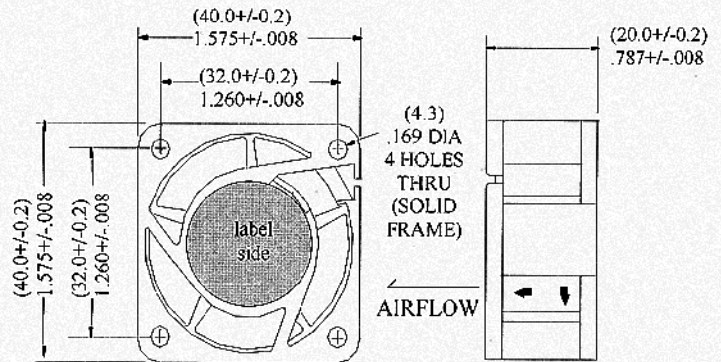

Distributed by:

www.Jameco.com ♦ 1-800-831-4242

The content and copyrights of the attached material are the property of its owner.

T4020 Series DC Brushless Fan

SPECIFICATIONS: (All values are typical)

Size: 1.57 in. sq. x .78 in. thk.
(40mm sq. x 20mm thk.)

Airflow: 4.4 – 7.8 CFM

Acoustical Noise: 25.1 – 30.2 dB (A)

Weight: 1.02 oz. (29 g)

PART NUMBER	VOLTAGE VDC	CURRENT AMP	POWER WATTS	SPEED RPM	NOISE dB (A)	AIRFLOW CFM
T402005L	5	0.07	0.35	4000	25.10	4.48
T402005M	5	0.09	0.45	5000	25.60	5.59
T402005H	5	0.12	0.60	6000	26.20	6.69
T402005VH	5	0.16	0.80	7000	30.20	7.80
T402012L	12	0.05	0.60	4000	25.10	4.48
T402012M	12	0.06	0.72	5000	25.60	5.59
T402012H	12	0.07	0.84	6000	26.20	6.69
T402012VH	12	0.09	1.08	7000	30.20	7.80

T4010 Series DC Brushless Fan

SPECIFICATIONS: (All values are typical)

Size: 1.57 in. sq. x .41 in. thk.
(40mm sq. x 10.5mm thk.)

Airflow: 3.1 – 5.7 CFM

Acoustical Noise: 25.8 – 33.5 dB (A)

Weight: 0.53 oz. (15 g)

PART NUMBER	VOLTAGE VDC	CURRENT AMP	POWER WATTS	SPEED RPM	NOISE dB (A)	AIRFLOW CFM
T401005L	5	0.06	0.30	4000	25.80	3.16
T401005M	5	0.09	0.45	5000	27.90	3.95
T401005H	5	0.14	0.70	6000	29.40	4.93
T401005VH	5	0.18	0.90	7000	33.50	5.79
T401012L	12	0.04	0.48	4000	25.80	3.16
T401012M	12	0.05	0.60	5000	27.90	3.95
T401012H	12	0.06	0.72	6000	29.40	4.93
T401012VH	12	0.09	1.08	7000	33.50	5.79