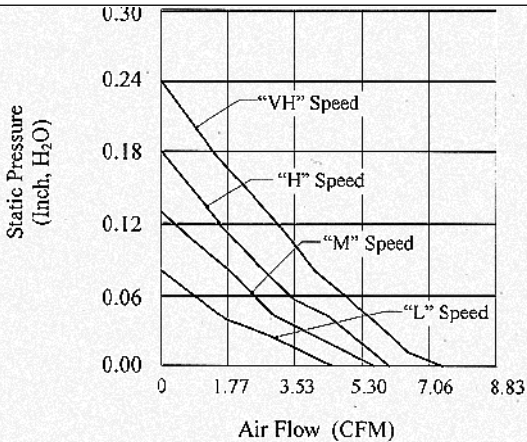

Distributed by:

www.Jameco.com ♦ 1-800-831-4242

The content and copyrights of the attached material are the property of its owner.

T4020 Series DC Brushless Fan

SPECIFICATIONS: (All values are typical)

Size: 1.57 in. sq. x .78 in. thk.
(40mm sq. x 20mm thk.)

Airflow: 4.4 – 7.8 CFM

Acoustical Noise: 25.1 – 30.2 dB (A)

Weight: 1.02 oz. (29 g)

PART NUMBER	VOLTAGE VDC	CURRENT AMP	POWER WATTS	SPEED RPM	NOISE dB (A)	AIRFLOW CFM
T402005L	5	0.07	0.35	4000	25.10	4.48
T402005M	5	0.09	0.45	5000	25.60	5.59
T402005H	5	0.12	0.60	6000	26.20	6.69
T402005VH	5	0.16	0.80	7000	30.20	7.80
T402012L	12	0.05	0.60	4000	25.10	4.48
T402012M	12	0.06	0.72	5000	25.60	5.59
T402012H	12	0.07	0.84	6000	26.20	6.69
T402012VH	12	0.09	1.08	7000	30.20	7.80

T4010 Series DC Brushless Fan

SPECIFICATIONS: (All values are typical)

Size: 1.57 in. sq. x .41 in. thk.
(40mm sq. x 10.5mm thk.)

Airflow: 3.1 – 5.7 CFM

Acoustical Noise: 25.8 – 33.5 dB (A)

Weight: 0.53 oz. (15 g)

PART NUMBER	VOLTAGE VDC	CURRENT AMP	POWER WATTS	SPEED RPM	NOISE dB (A)	AIRFLOW CFM
T401005L	5	0.06	0.30	4000	25.80	3.16
T401005M	5	0.09	0.45	5000	27.90	3.95
T401005H	5	0.14	0.70	6000	29.40	4.93
T401005VH	5	0.18	0.90	7000	33.50	5.79
T401012L	12	0.04	0.48	4000	25.80	3.16
T401012M	12	0.05	0.60	5000	27.90	3.95
T401012H	12	0.06	0.72	6000	29.40	4.93
T401012VH	12	0.09	1.08	7000	33.50	5.79