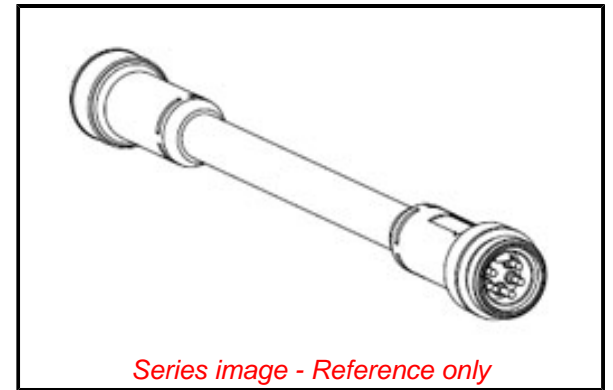

PLEASE CHECK WWW.MOLEX.COM FOR LATEST PART INFORMATION

Part Number: [1300250108](#)
Status: **Active**
Overview: [Brad Mini-Change Connectors](#)
Description: Mini-Change Double-Ended Cordset, 5 Poles, Male (Straight) to Female (Straight), 15 and 18 AWG, DeviceNet Thick (Trunk) Cable, 30.0m (98.40') Length

Documents:

[Drawing (PDF)](#) [RoHS Certificate of Compliance (PDF)](#)

Agency Certification

CSA LR6837
UL E152210

General

Product Family Industrial Cordsets
Series [130025](#)
Connector End A Mini-Change
Connector End B Mini-Change
IP Rating IP67
Material - Contact Copper Alloy
Overview [Brad Mini-Change Connectors](#)
Product Name DeviceNet Trunk, Mini-Change
Region Europe
Type Double Ended
UPC 78678830986

Physical

Cable Diameter 12.10mm (.480")
Cable Length 30.0m (98.40')
Color - Cable Jacket Gray
Coupling Style Threaded
Gender Female-Male
Keyway Single
LED Indicator No
Material - Cable Jacket PVC
Material - Connector Body PVC
Material - Coupling Nut Die-Cast Zinc
Material - Plating Mating Gold over Nickel
Net Weight 4717.356/g
Orientation Straight to Straight
Poles 5
Temperature Range - Operating -20°C to +80°C
Wire Size AWG 15, 18
Wire/Cable Type N/A

Electrical

Current - Maximum per Contact 4.0A
Voltage - Maximum 300V AC/DC

Material Info

Engineering Number DN11A-M300

Reference - Drawing Numbers

Sales Drawing 1300250051-000, SD-130025-001

Series image - Reference only

EU ELV

Not Relevant

EU RoHS

Compliant with Exemption 6(c)

REACH SVHC

Not Contained Per - ED/71/2019 (16 July 2019)

Halogen-Free

Status

Not Low-Halogen

For more information, please visit [Contact US](#)

China ROHS

ELV

RoHS Phthalates

China RoHS

50 Image

Not Relevant

Not Contained

Search Parts in this Series

[130025 Series](#)